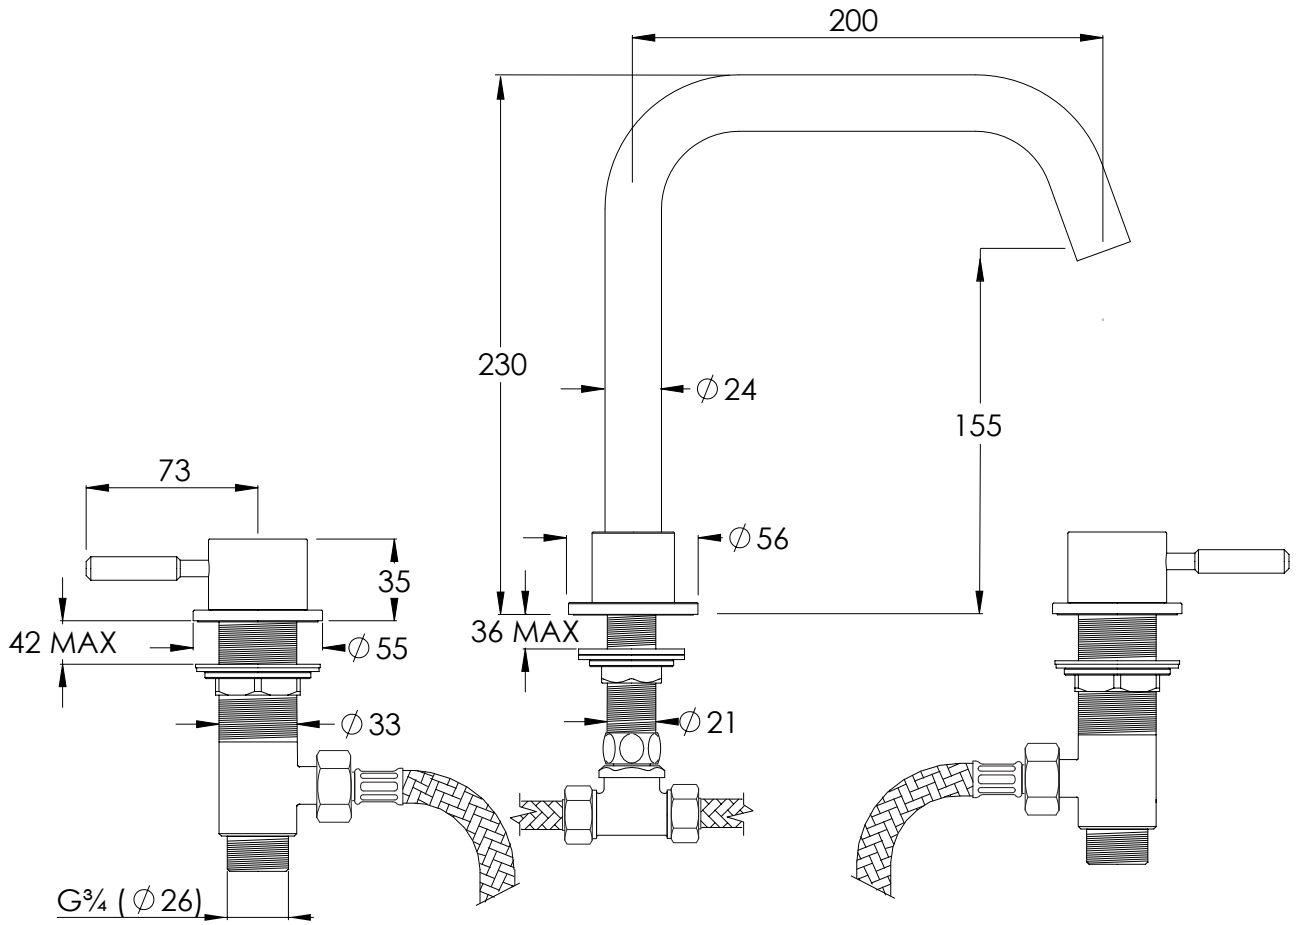

COALBROOK

DO2006

DECK MOUNTED BATH FILLER

DATE: 04/01/2022

REVISION: A

DIMENSIONS IN MILLIMETRES

WHILST EVERY EFFORT IS MADE TO ENSURE THE ACCURACY OF THESE DATA SHEETS THEY ARE SUBJECT TO CHANGE WITHOUT NOTICE AS PART OF THE COMPANY'S PRODUCT DEVELOPMENT PROCESS